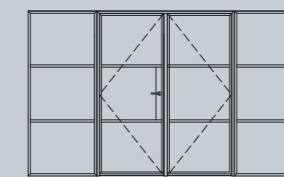

◆ *Designed to divide or delineate both residential and commercial spaces, while at the same time providing an effective acoustic barrier.*

Smart Alu*Space Interior Screen DESIGN SOLUTIONS

FIXED SCREEN

SINGLE DOOR

DOUBLE DOOR

PIVOT DOOR

SLIDING DOOR

SLIDING DOUBLE DOOR

OFFSET SINGLE SLIDING DOOR

OFFSET DOUBLE SLIDING DOOR

Pivot Doors

Our pivot door options provides the flexibility to instantly change the way the internal space is configured. Available up to 2 metres wide and with adjustable closers.

DOOR SASH SPECIFICATIONS

Maximum Width	2000mm
Minimum Width	400mm
Maximum Height	2500mm
Maximum Weight	100kg
Door	Single or double
Glazing	6mm, 8mm or 18mm
Colour	Various powder coating colours available with a 25 year guarantee