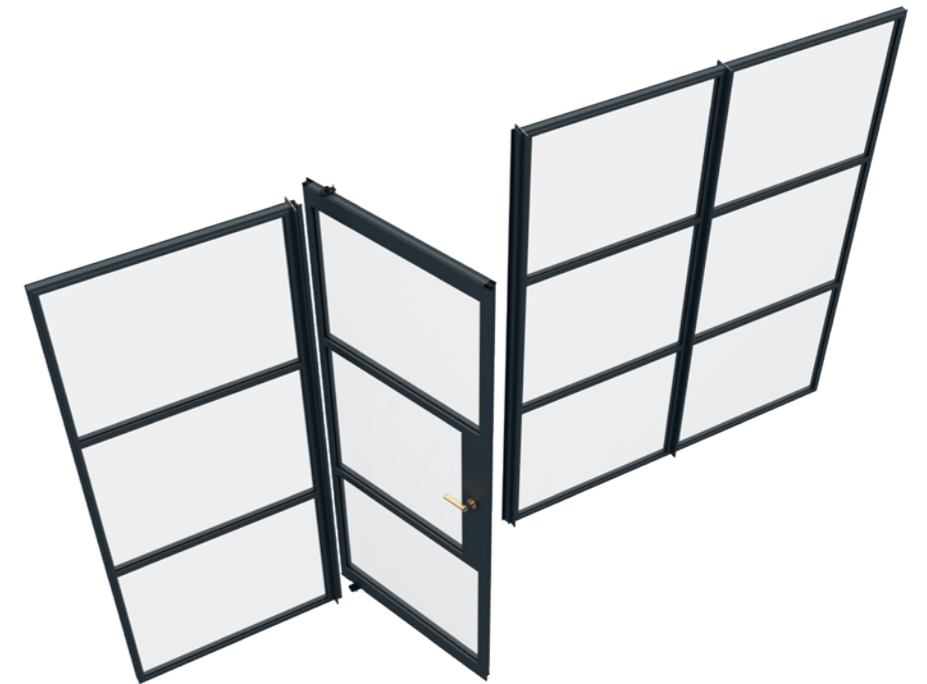

Smart AluSpace Screen can be designed to divide or delineate both residential and commercial spaces, while at the same time providing an effective acoustic barrier.

With a choice of hinged single and double doors, as well as pivot and sliding options to accompany the stylish fixed glazed screen, this flexible and versatile system provides almost limitless design options.

◆ *Designed to divide or delineate both residential and commercial spaces, while at the same time providing an effective acoustic barrier.*

Smart Alu*Space Interior Screen DESIGN SOLUTIONS

FIXED SCREEN

SINGLE DOOR

DOUBLE DOOR

PIVOT DOOR

SLIDING DOOR

SLIDING DOUBLE DOOR

OFFSET SINGLE SLIDING DOOR

OFFSET DOUBLE SLIDING DOOR

Pivot Doors

Our pivot door options provides the flexibility to instantly change the way the internal space is configured. Available up to 2 metres wide and with adjustable closers.

HEAD DETAIL

SASH DETAIL

THRESHOLD DETAIL

Hinged Doors

With a range of width, glazing, hinge and furniture options, our doors can be configured to suit any design theme, from traditional to minimalist and contemporary to industrial.