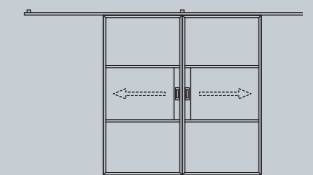

DOUBLE DOOR

PIVOT DOOR

SLIDING DOOR

SLIDING DOUBLE DOOR

OFFSET SINGLE SLIDING DOOR

OFFSET DOUBLE SLIDING DOOR

Pivot Doors

Our pivot door options provides the flexibility to instantly change the way the internal space is configured. Available up to 2 metres wide and with adjustable closers.

DOOR SASH SPECIFICATIONS

Maximum Width	2000mm
Minimum Width	400mm
Maximum Height	2500mm
Maximum Weight	100kg
Door	Single or double
Glazing	6mm, 8mm or 18mm
Colour	Various powder coating colours available with a 25 year guarantee

HEAD DETAIL

SASH DETAIL

THRESHOLD DETAIL

Hinged Doors

With a range of width, glazing, hinge and furniture options, our doors can be configured to suit any design theme, from traditional to minimalist and contemporary to industrial.