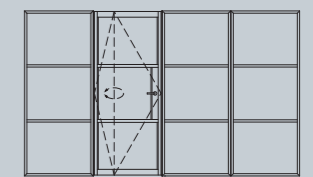

DOUBLE DOOR

PIVOT DOOR

SLIDING DOOR

SLIDING DOUBLE DOOR

OFFSET SINGLE SLIDING DOOR

OFFSET DOUBLE SLIDING DOOR

Pivot Doors

Our pivot door options provides the flexibility to instantly change the way the internal space is configured. Available up to 2 metres wide and with adjustable closers.

DOOR SASH SPECIFICATIONS

Maximum Width	2000mm
Minimum Width	400mm
Maximum Height	2500mm
Maximum Weight	100kg
Door	Single or double
Glazing	6mm, 8mm or 18mm
Colour	Various powder coating colours available with a 25 year guarantee